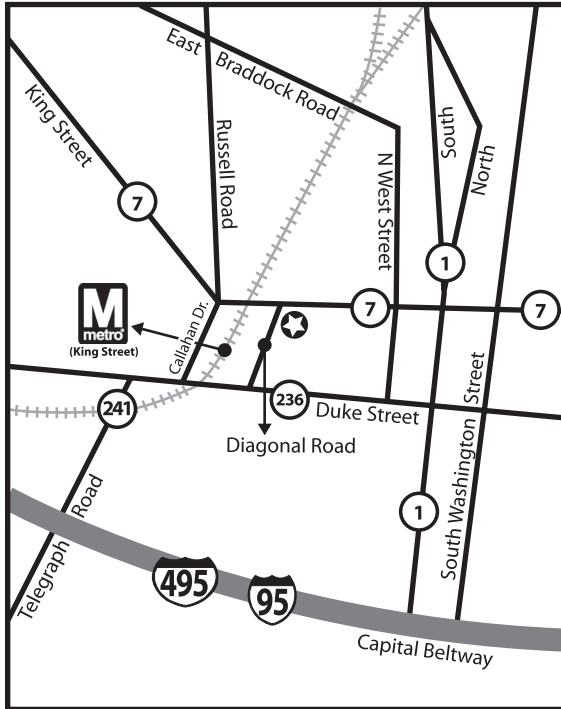

regional map

upon arrival

Directions to Our Alexandria Office

1800 Diagonal Road, Suite 480, Alexandria, VA 22314

Metro Accessible:

Our office is conveniently located across the street from the King Street station on the Yellow and Blue lines.

Coming North on Outer Loop of the Beltway

Take Rte. 95N/495N (outer loop) to Exit 176B onto Rte. 241 North (Telegraph Road). Then take Rte. 236 East (Downtown Alexandria) – this is Duke Street. At the 5th light, turn left onto Reinekers Lane. Travel about 150 feet and turn left into the parking garage. See below for parking garage instructions.

Coming South on Inner Loop of the Beltway

Take Rte. 95S/495S (inner loop) to Exit 176B onto Rte. 241 North (Telegraph Road). Then take Rte. 236 East (Downtown Alexandria) – this is Duke Street. At the 5th light, turn left onto Reinekers Lane. Travel about 150 feet and turn left into the parking garage. See below for parking garage instructions.

From the West

Take Rte. 7 East which will turn into King Street and turn right onto Daingerfield Road. At the 3rd light, turn right onto Duke Street. At the 2nd light, turn right onto Reinekers Lane. Travel about 150 feet and turn left into the parking garage. See below for parking garage instructions.