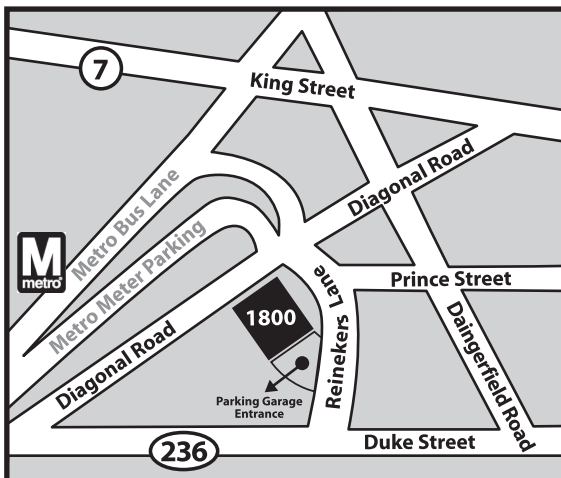

regional map

upon arrival

Directions to Our Alexandria Office

1800 Diagonal Road, Suite 480, Alexandria, VA 22314

Metro Accessible:

Our office is conveniently located across the street from the King Street station on the Yellow and Blue lines.

Coming North on Outer Loop of the Beltway

Take Rte. 95N/495N (outer loop) to Exit 176B onto Rte. 241 North (Telegraph Road). Then take Rte. 236 East (Downtown Alexandria) – this is Duke Street. At the 5th light, turn left onto Reinekers Lane. Travel about 150 feet and turn left into the parking garage. See below for parking garage instructions.

Coming South on Inner Loop of the Beltway

Take Rte. 95S/495S (inner loop) to Exit 176B onto Rte. 241 North (Telegraph Road). Then take Rte. 236 East (Downtown Alexandria) – this is Duke Street. At the 5th light, turn left onto Reinekers Lane. Travel about 150 feet and turn left into the parking garage. See below for parking garage instructions.

From the West

Take Rte. 7 East which will turn into King Street and turn right onto Daingerfield Road. At the 3rd light, turn right onto Duke Street. At the 2nd light, turn right onto Reinekers Lane. Travel about 150 feet and turn left into the parking garage. See below for parking garage instructions.